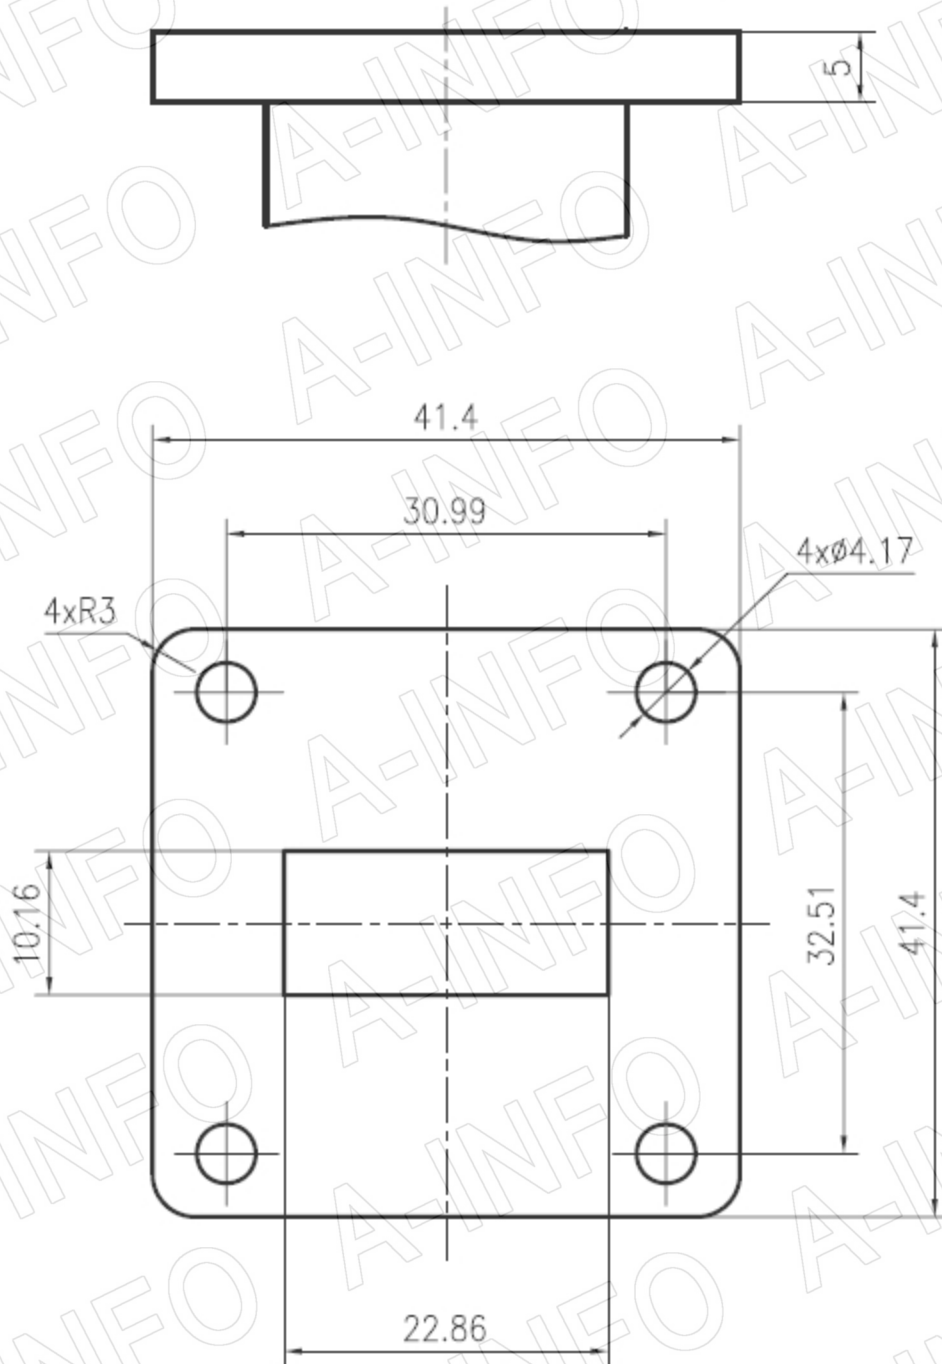

## Technical Specification

Frequency Range(GHz)	9.3 – 12.4	
Waveguide	WR90	
Gain(dBi)	15 Typ.	
Polarization	Dual Linear	
3dB Beamwidth(deg)	E Plane:	25 Typ.
	H Plane:	30 Typ.
Cross Pol. Isolation(dB)	40 Typ.	
Port to Port Isolation(dB)	55 Typ. ; 45 Min.	
VSWR	A Type:	1.8:1 Max.
	C Type:	2.0:1 Max.
Output	A Type:	FBP100(UBR100)
	C Type:	SMA-Female or N-Female or TNC-Female or 7mm or 3.5mm-Female
Material	Al	
Finish	Silver Plated and Chemical Conversion Coating, Gray Paint	
Size(mm)	A Type:	66 x 66 x 261.7
	C Type:	66 x 95.1 x 299.7
Net Weight(Kg)	A Type:	0.43 Around
	C Type:	0.56 Around

## Outline Drawing (Size: mm)

FBP100 Output (P/N: LB-CNH-90-15-T26-A)

## SMA-Female Output (P/N: LB-CNH-90-15-T26-C-SF)

For N-Female, TNC- Female, 7mm or 3.5mm-Female output outline drawing, please contact A-INFO.

**AINFO Inc.**

China(Beijing): Tel: (+86) 10-6266-7326,  
China(Chengdu): Tel: (+86) 28-8519-2786,  
USA: Tel: (+1) 949-639-9688,

## Flange Drawing (Size: mm)

**FBP100**