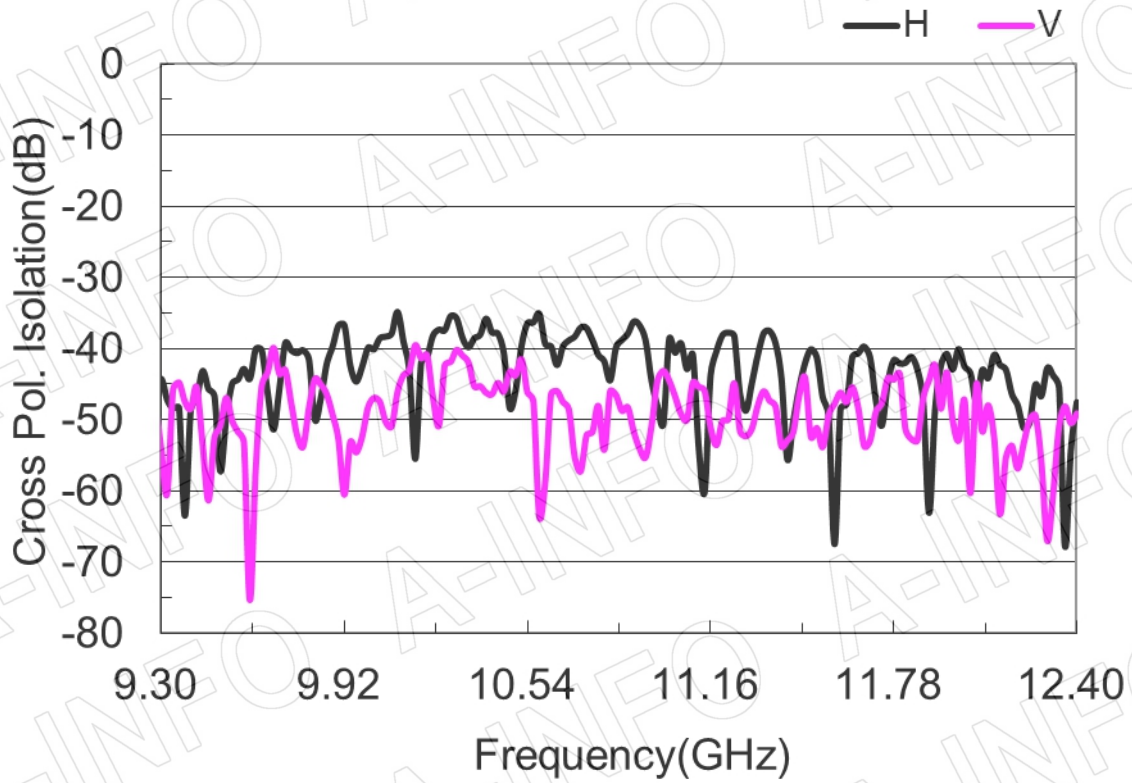

2. Cross Polarization Isolation