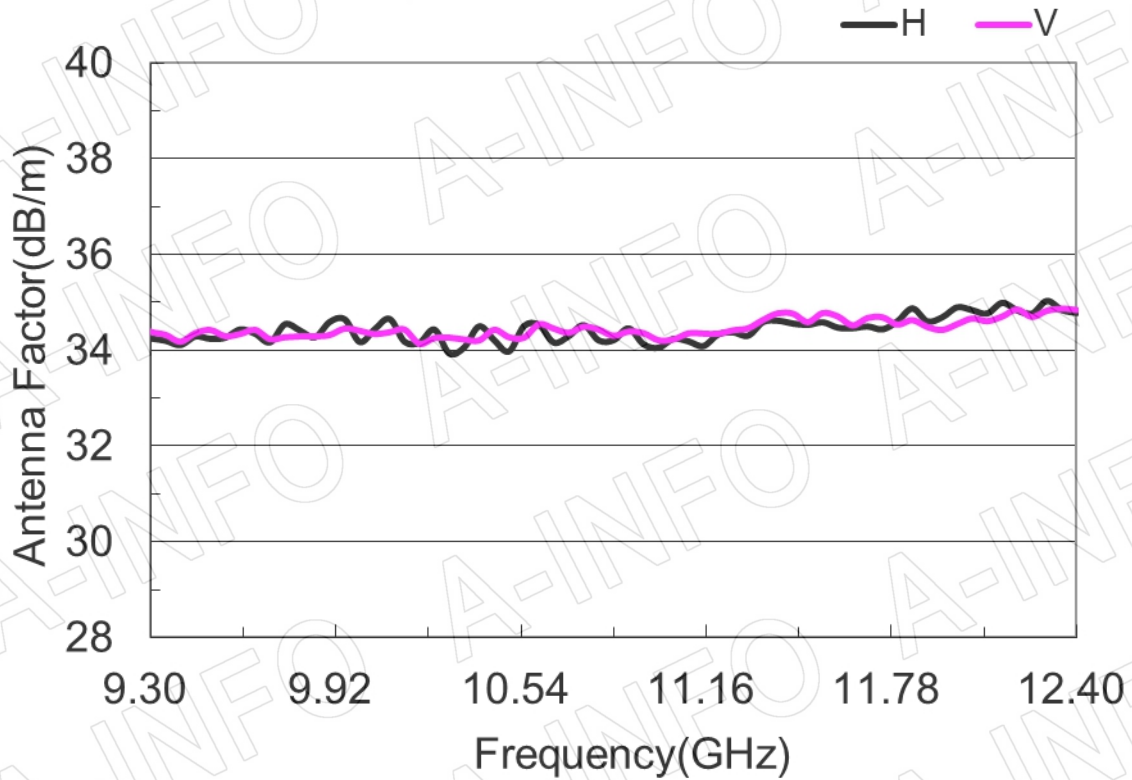

Test Results

1. Gain & Antenna Factor