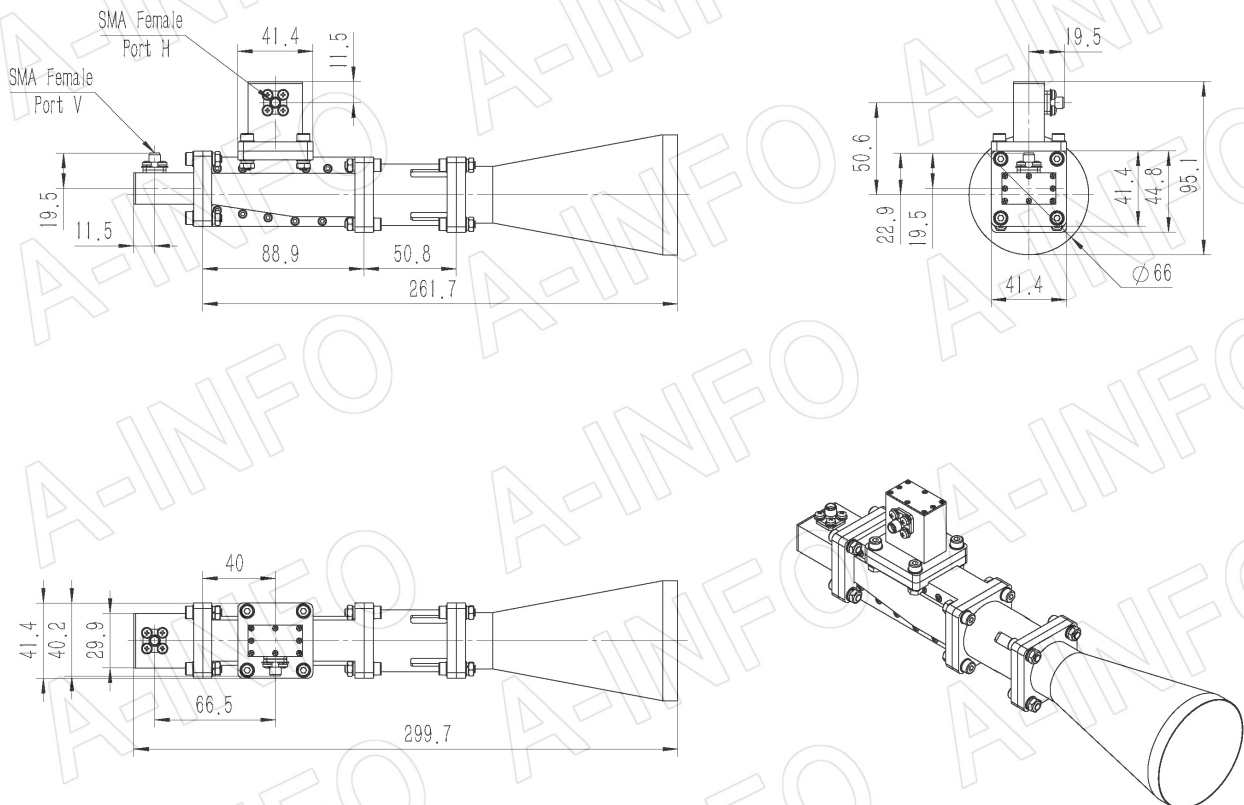

SMA-Female Output (P/N: LB-CNH-90-15-T26-C-SF)

For N-Female, TNC- Female, 7mm or 3.5mm-Female output outline drawing, please contact A-INFO.