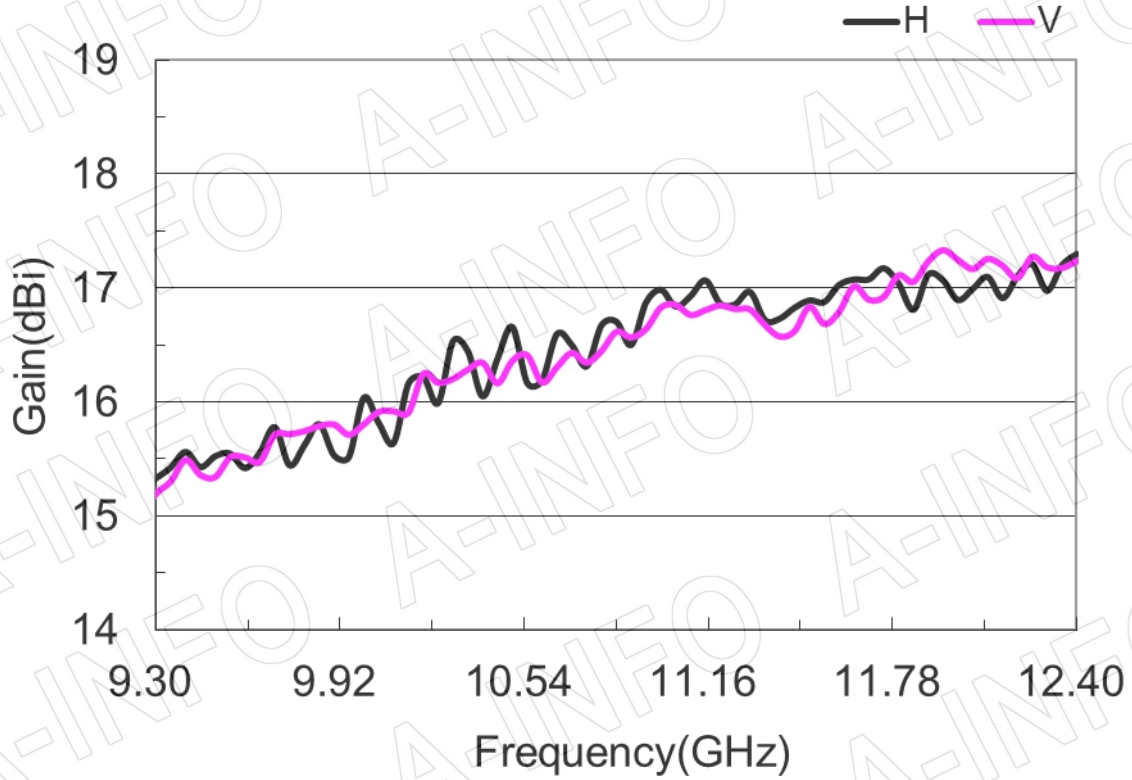

Test Results

1. Gain & Antenna Factor