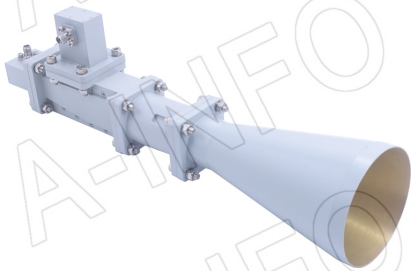

## Technical Specification

Frequency Range(GHz)	9.3 – 12.4	
Waveguide	WR90	
Gain(dBi)	15 Typ.	
Polarization	Dual Linear	
3dB Beamwidth(deg)	E Plane:	25 Typ.
	H Plane:	30 Typ.
Cross Pol. Isolation(dB)	40 Typ.	
Port to Port Isolation(dB)	55 Typ. ; 45 Min.	
VSWR	A Type:	1.8:1 Max.
	C Type:	2.0:1 Max.
Output	A Type:	FBP100(UBR100)
	C Type:	SMA-Female or N-Female or TNC-Female or 7mm or 3.5mm-Female
Material	Al	
Finish	Silver Plated and Chemical Conversion Coating, Gray Paint	
Size(mm)	A Type:	66 x 66 x 261.7
	C Type:	66 x 95.1 x 299.7
Net Weight(Kg)	A Type:	0.43 Around
	C Type:	0.56 Around