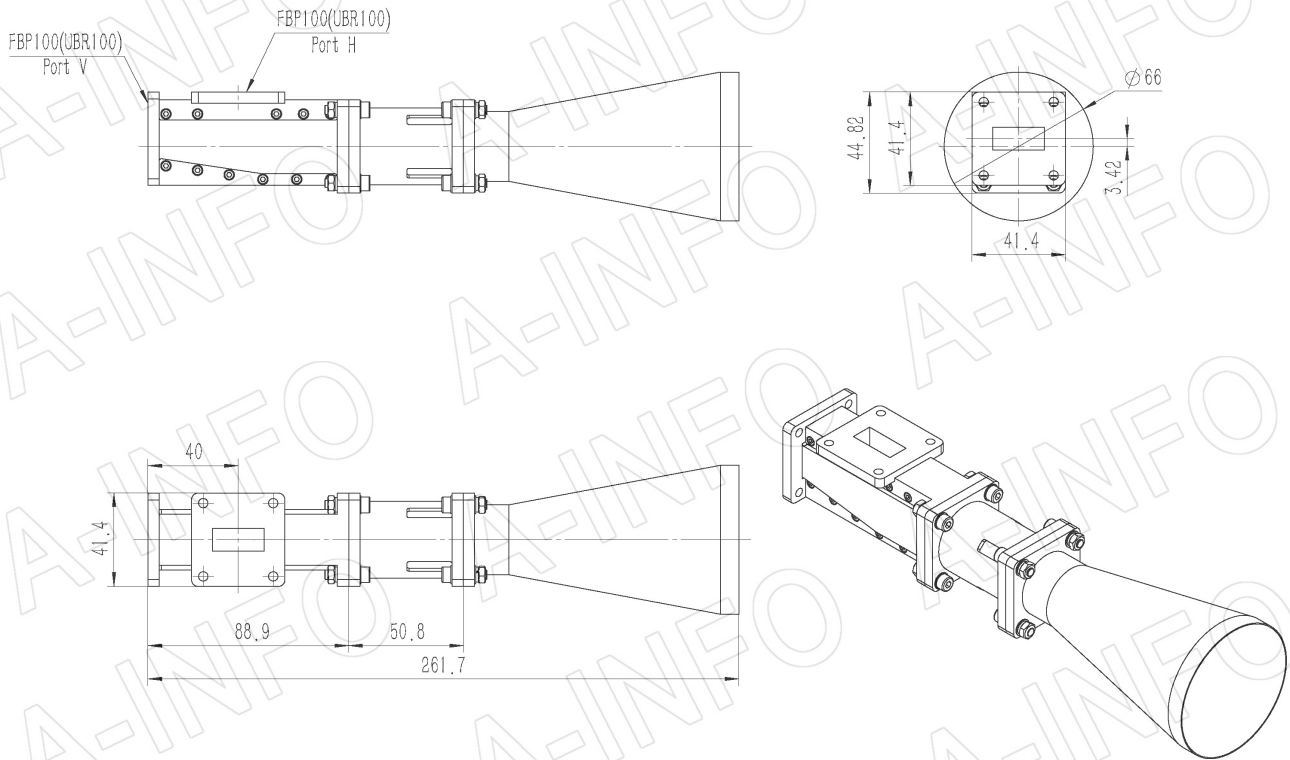

## Technical Specification

Frequency Range(GHz)	9.3 – 12.4	
Waveguide	WR90	
Gain(dBi)	15 Typ.	
Polarization	Dual Linear	
3dB Beamwidth(deg)	E Plane:	25 Typ.
	H Plane:	30 Typ.
Cross Pol. Isolation(dB)	40 Typ.	
Port to Port Isolation(dB)	55 Typ. ; 45 Min.	
VSWR	A Type:	1.8:1 Max.
	C Type:	2.0:1 Max.
Output	A Type:	FBP100(UBR100)
	C Type:	SMA-Female or N-Female or TNC-Female or 7mm or 3.5mm-Female
Material	Al	
Finish	Silver Plated and Chemical Conversion Coating, Gray Paint	
Size(mm)	A Type:	66 x 66 x 261.7
	C Type:	66 x 95.1 x 299.7
Net Weight(Kg)	A Type:	0.43 Around
	C Type:	0.56 Around

## Outline Drawing (Size: mm)

FBP100 Output (P/N: LB-CNH-90-15-T26-A)